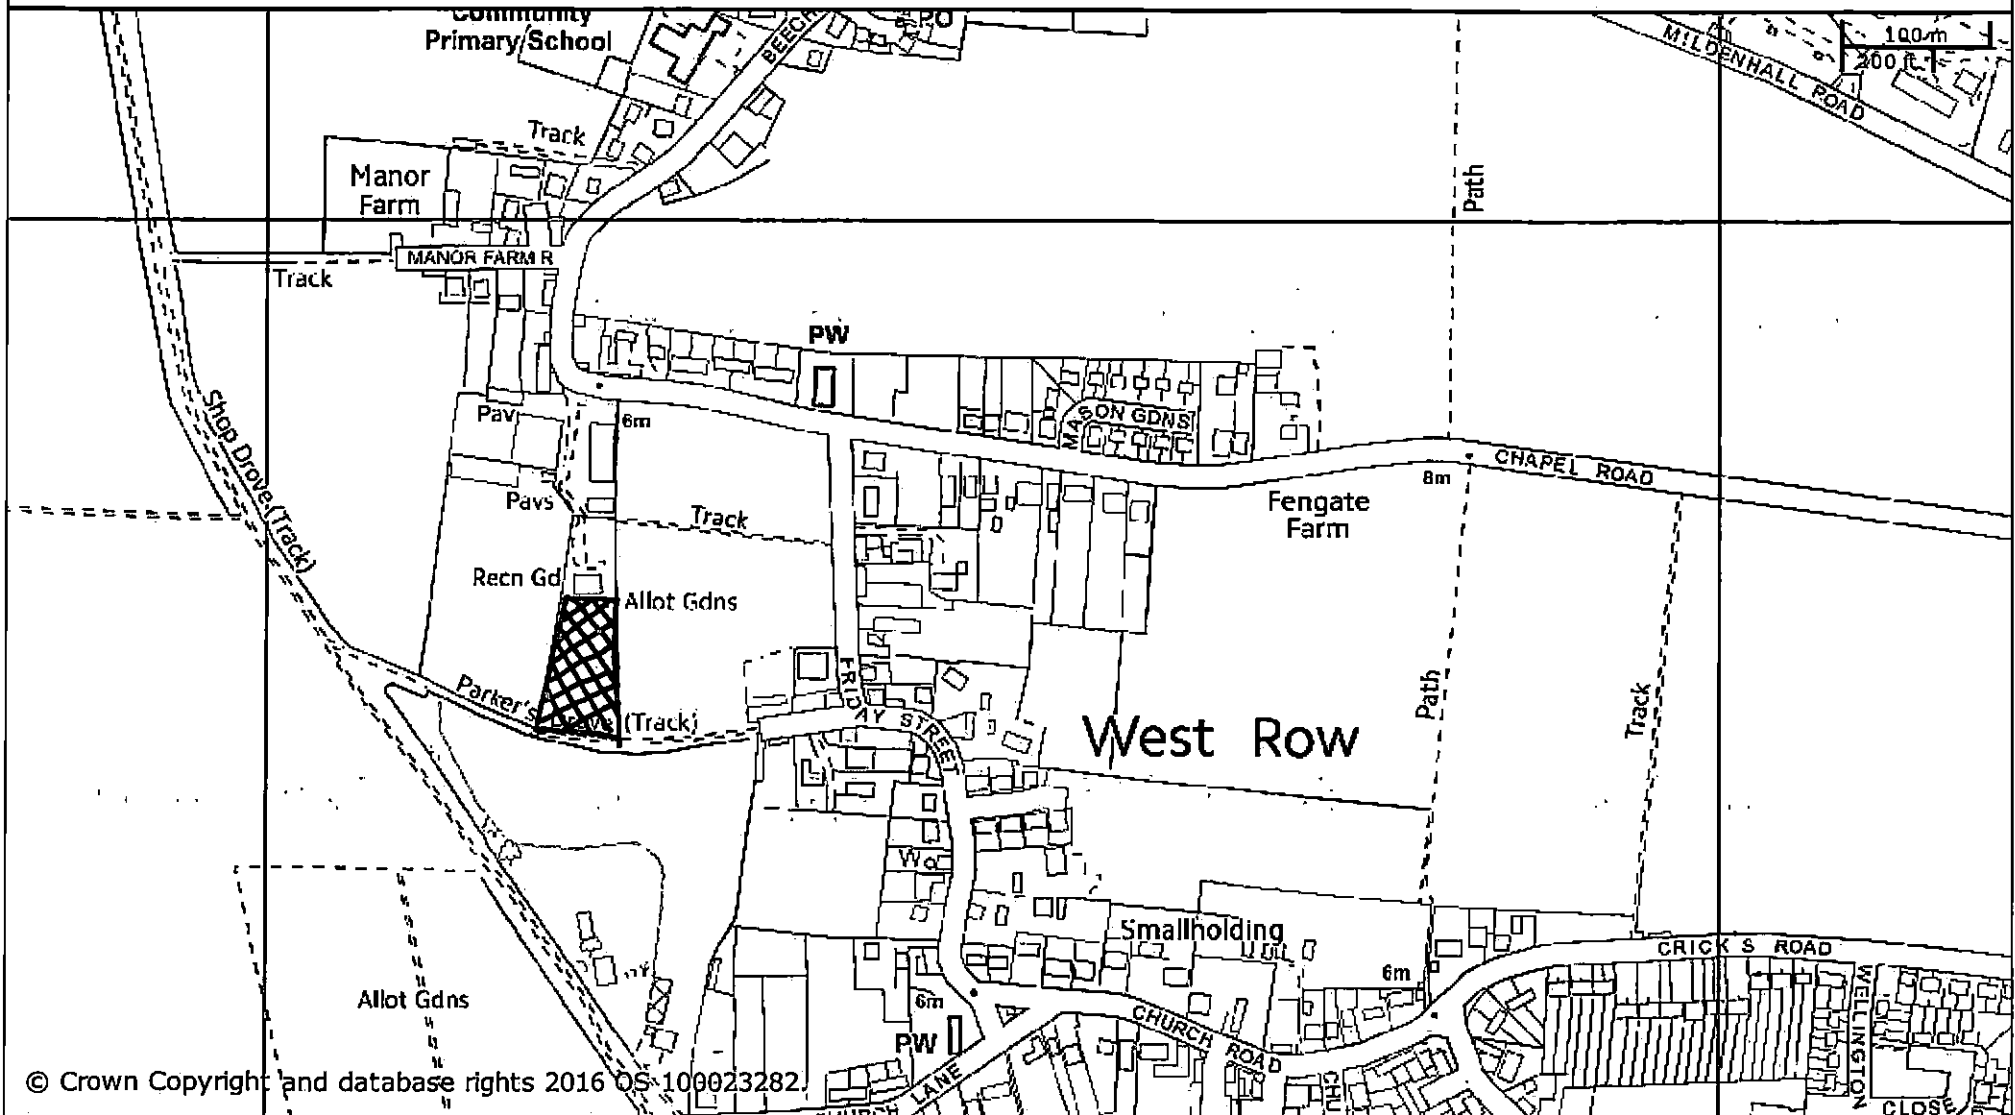

West Row Village Hall Playing Fields

© Crown Copyright and database rights 2016 OS 100023282

St Edmundsbury BC
 Western Way
 Bury St Edmunds
 IP33 3YU
 01284 763233

Forest Heath & St Edmundsbury councils
West Suffolk
 working together
www.westsuffolk.gov.uk

Forest Heath DC
 College Heath Road
 Mildenhall
 IP28 7EY
 01638 719000

Scale: 1:5000
 Printed on: 9/2/2016 at 8:05 AM

© Crown Copyright and database rights 2016
 OS 100023282/100019675